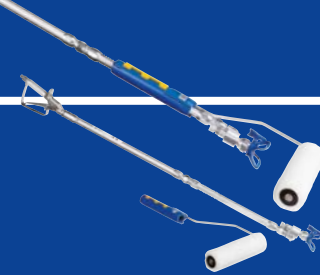

GOOD TO KNOW

EXTEND YOUR REACH!

JetRoller™

The ideal renovation tool

Extend your sprayer with the JetRoller and minimize application time when combining rolling and spraying into one operation. Uses commonly available 18 or 25 cm roller covers.

Benefits:

- Reduces overspray
- Eliminates reaching
- Eliminates climbing and continually reaching up and down
- Complete large jobs in half the time of traditional methods

Kit includes a lightweight detachable roller frame, 50 cm extension, CleanShot™ Shut-Off™ valve, Inline™ gun, spray tip and guard.